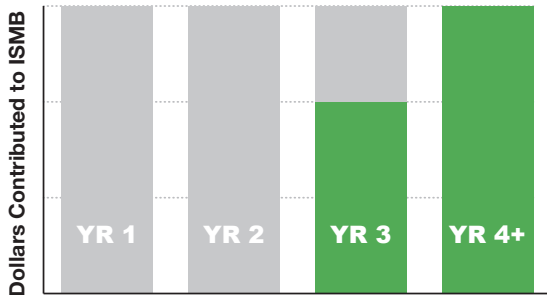

SCIENCE
FROM SCIENTISTS

Fund Local

Fund Local asks schools to work with SfS to raise the money required to support the program once impact has been demonstrated.

How Fund Local Works

Science from Scientists pays for first two years from corporation and foundation grants, state endorsements, and private donations.

School pays partial cost in Year 3 and full cost in Year 4+. Funds are raised locally from districts, PTO, local banks, fundraisers, etc.

In times of financial hardship, Science from Scientists is committed to assisting the school.